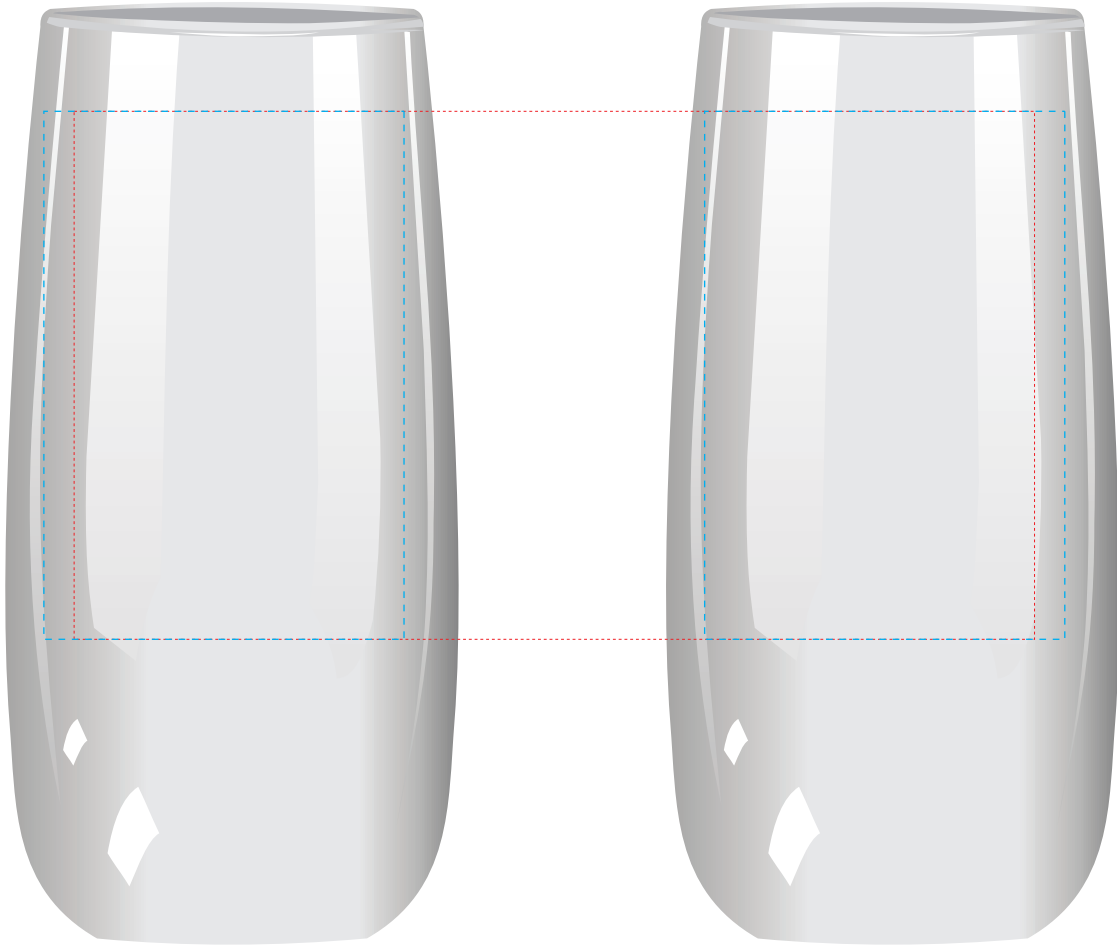

Item number: 69110
 Item description:
 Stemless Plastic Champagne Flute

Red is PARTIAL wrap • Blue is suggested for each side

Please be mindful that any type smaller than 6 pt. may not print well.
 If your art contains letters smaller than this size, and the proof is approved, we are not responsible for poor imprint quality.

(6 pt.)

**Thank you for
 your business!**

**For best
 accuracy
 please print**

THIS SHOULD
 MEASURE
 ONE INCH

THE DOTTED LINE REPRESENTS
 THE MAXIMUM IMPRINT AREA. IT
 DOES NOT PRINT.